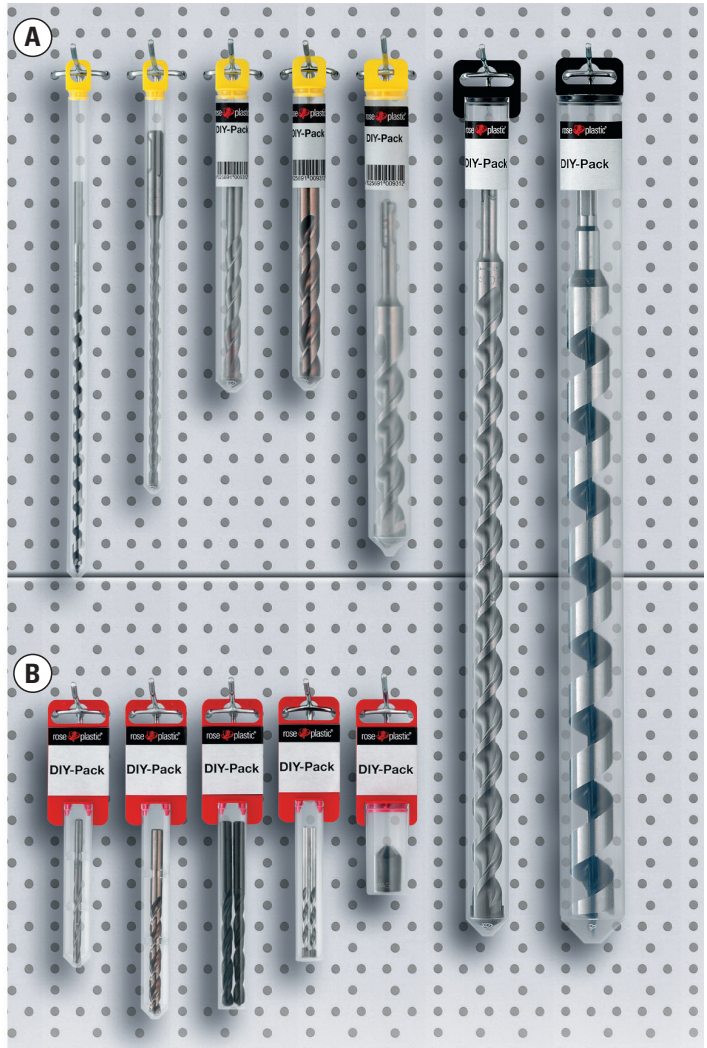

DIY-Pack for drills

- packaging tube with hanging plug closure.
- cleverly designed system of hanging plugs
- one size label covers entire range
- lends itself to automated packaging
- reinforced tube bottom
- usable for chisels, sawblades, welding electrodes, etc.

Ref.	for tube	Box Qty.
DYT 40 x 34-10/1	Ø 10	4000
DYT 40 x 34-16/1	Ø 16	4000
DYT 40 x 34-22/1	Ø 22	3000
DYT 40 x 34-35/1	Ø 35	2000

DIY-Clip Eurohole long

Ref.	for tube	Box Qty.
DYT 36 x 74-10/1	Ø 10	1500
DYT 36 x 74-16/1	Ø 16	2000
DYT 36 x 74-22/1	Ø 22	1500
DYT 36 x 61-35/1	Ø 35	1000
DYE 36 x 74-7x15/1	7 x 15	3000

DIY-Clip roundhole

DIY-Clip Eurohole short

DIY-Clip Eurohole long